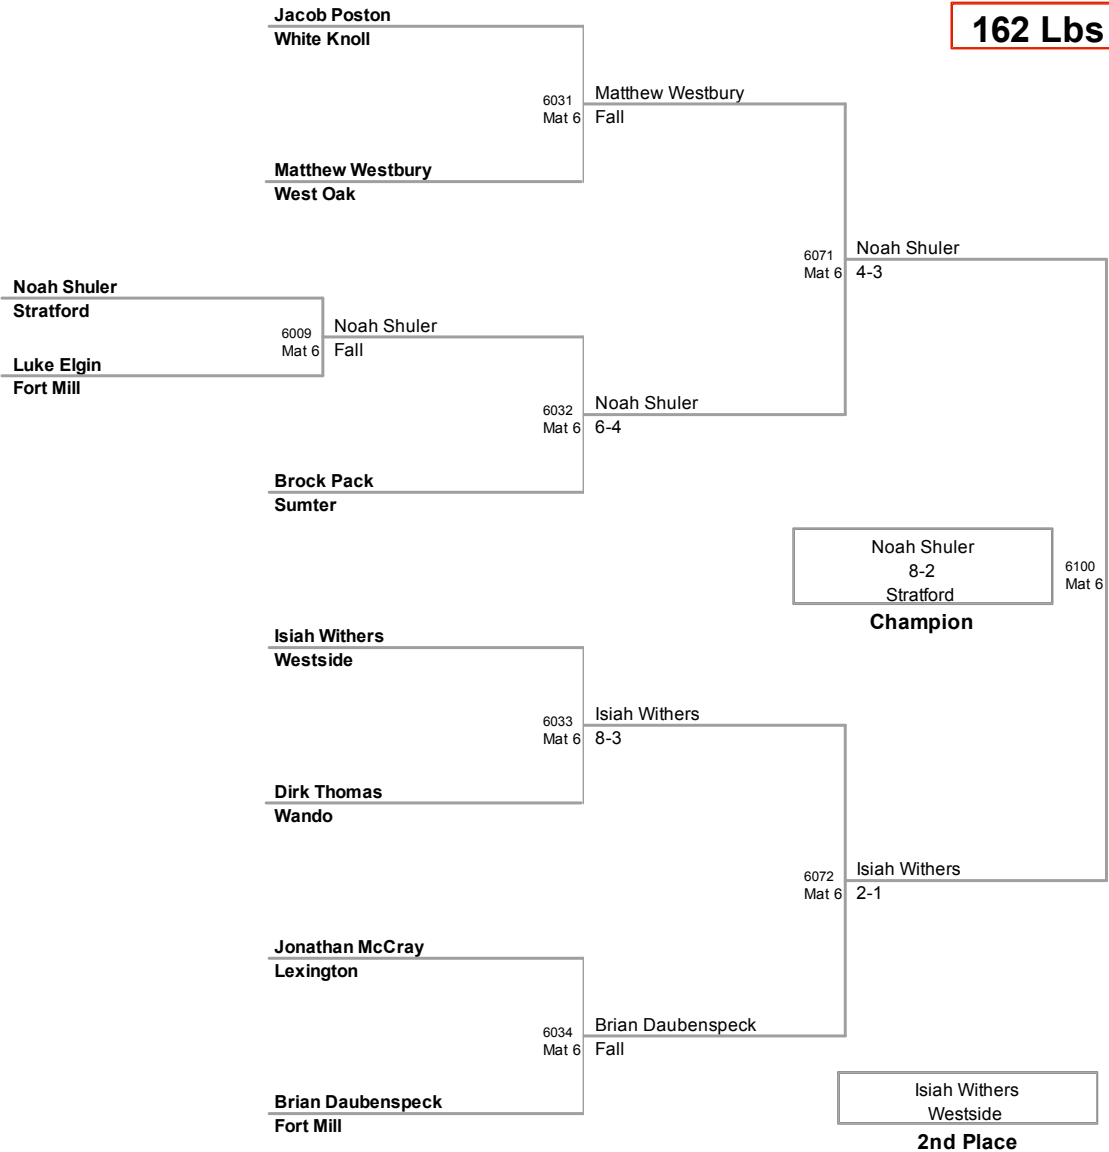

**142 Lbs**

2010 Carolina Invitational  
JV (on Mat 8)

**147 Lbs**

2010 Carolina Invitational  
JV (on Mat 6)

**154 Lbs**

2010 Carolina Invitational  
JV (on Mat 6)

**162 Lbs**

2010 Carolina Invitational  
JV (on Mat 7)