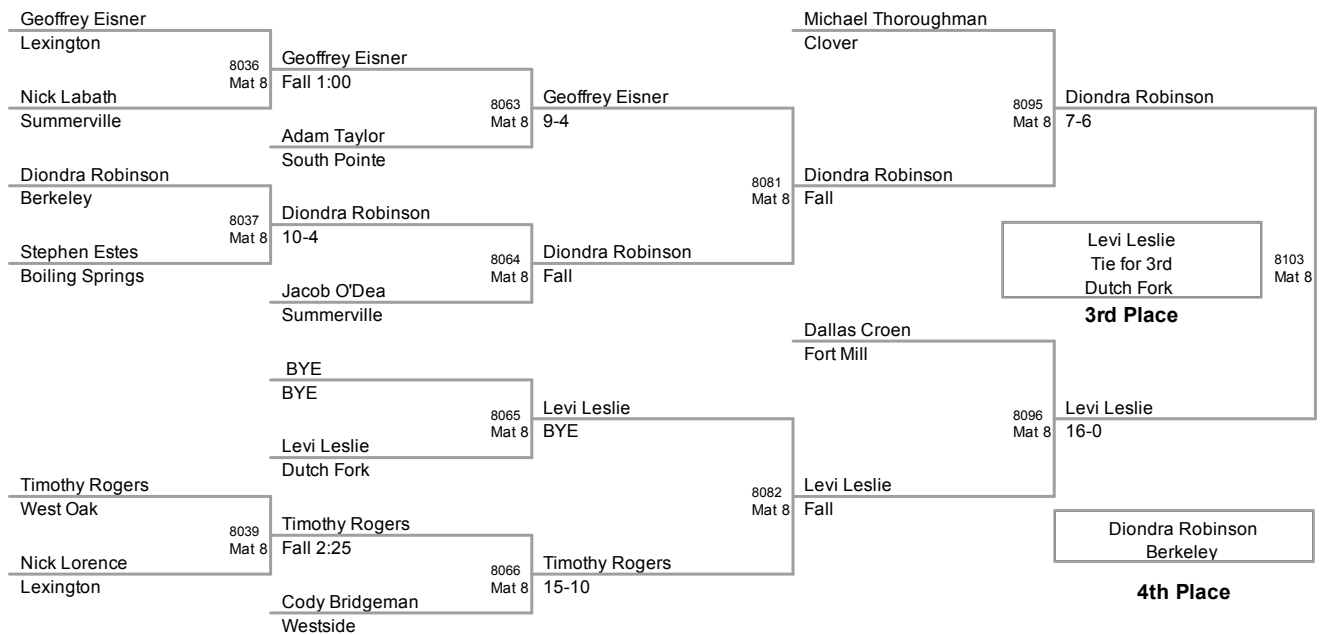

40	2	Sumter	-	-
40	2	Travelers Rest	-	-
42	1	Indian Land	-	-

2010 Carolina Invitational
JV (on Mat 8)

105 Lbs