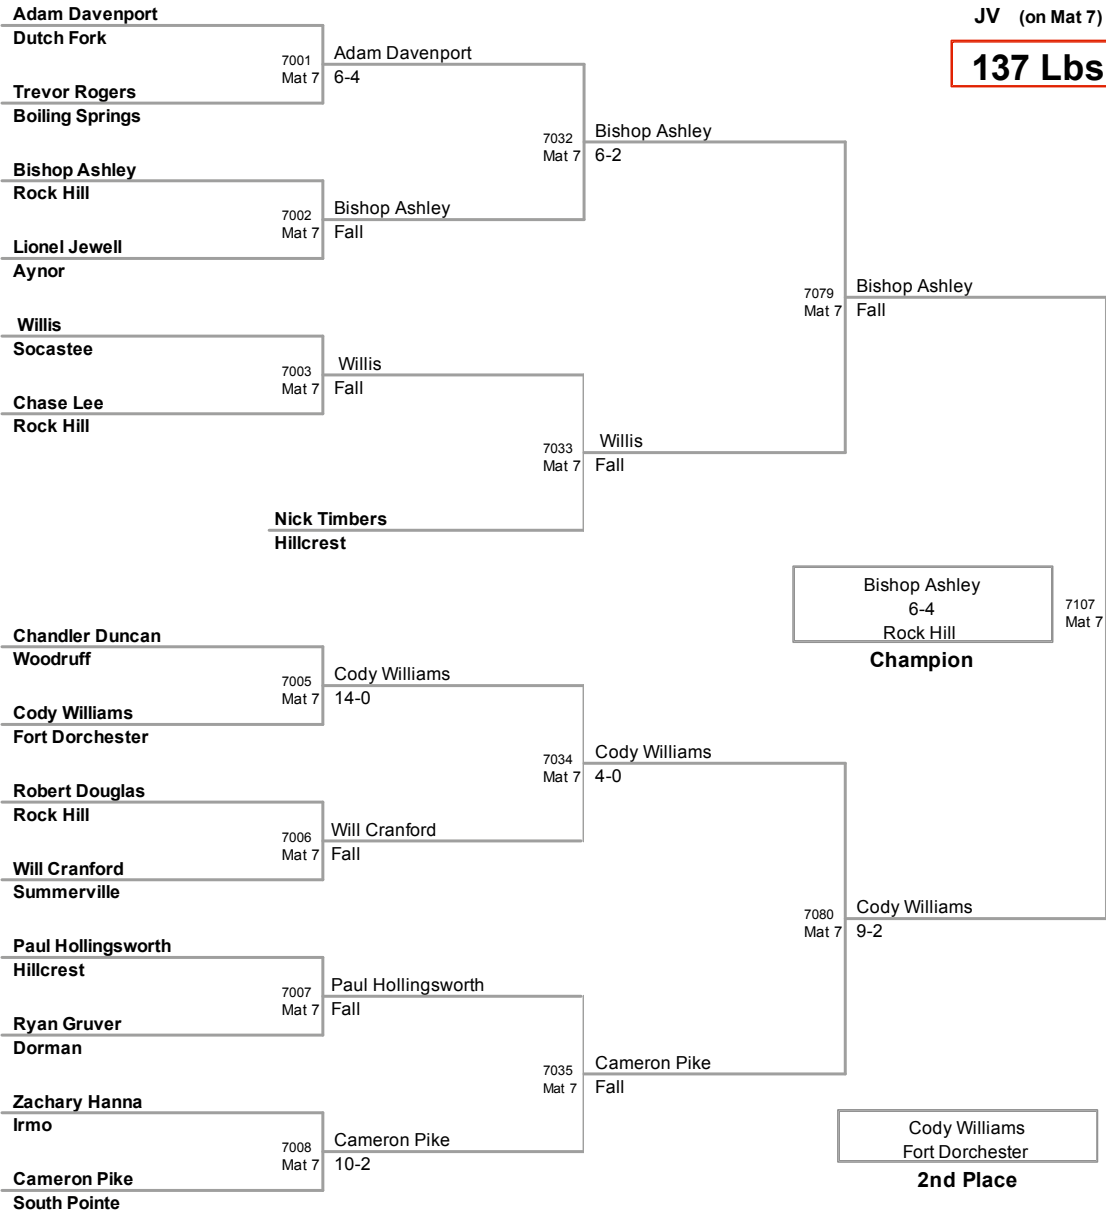

**121 Lbs**

2010 Carolina Invitational  
JV (on Mat 6)

**127 Lbs**

2010 Carolina Invitational  
JV (on Mat 8)

**132 Lbs**

2010 Carolina Invitational  
JV (on Mat 7)

**137 Lbs**

2010 Carolina Invitational  
JV (on Mat 7)