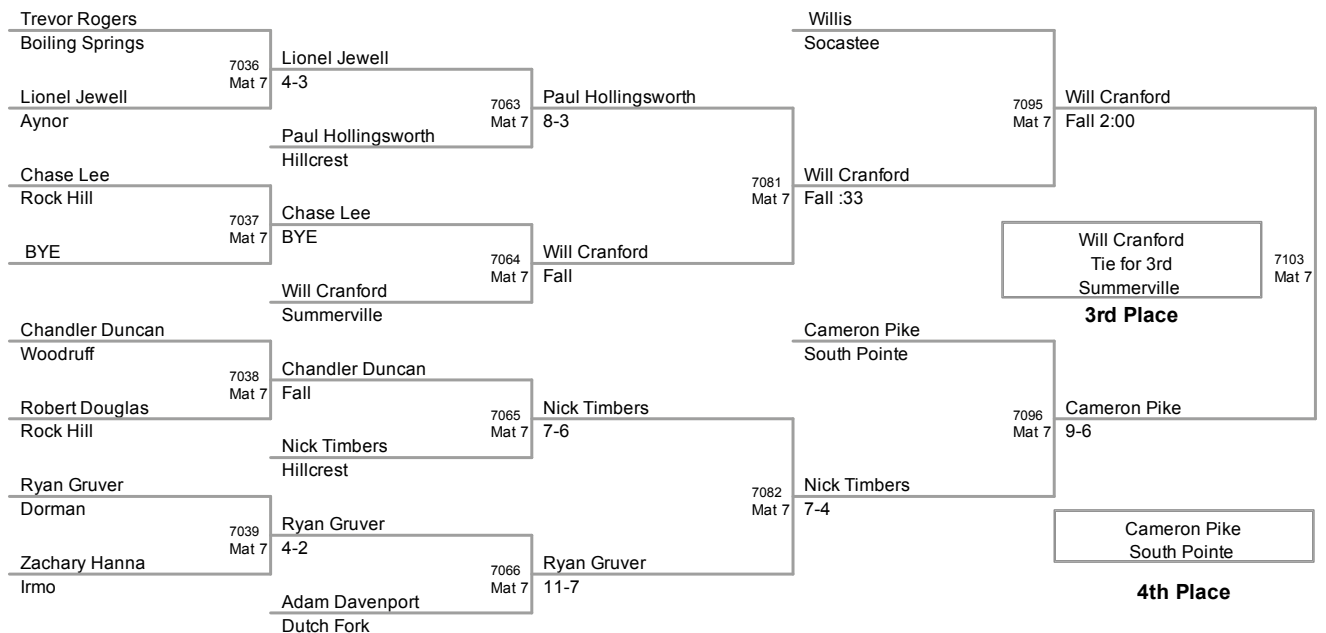

**121 Lbs**

2010 Carolina Invitational  
JV (on Mat 6)

**127 Lbs**

2010 Carolina Invitational  
JV (on Mat 8)

**132 Lbs**

2010 Carolina Invitational  
JV (on Mat 7)

**137 Lbs**

2010 Carolina Invitational  
JV (on Mat 7)