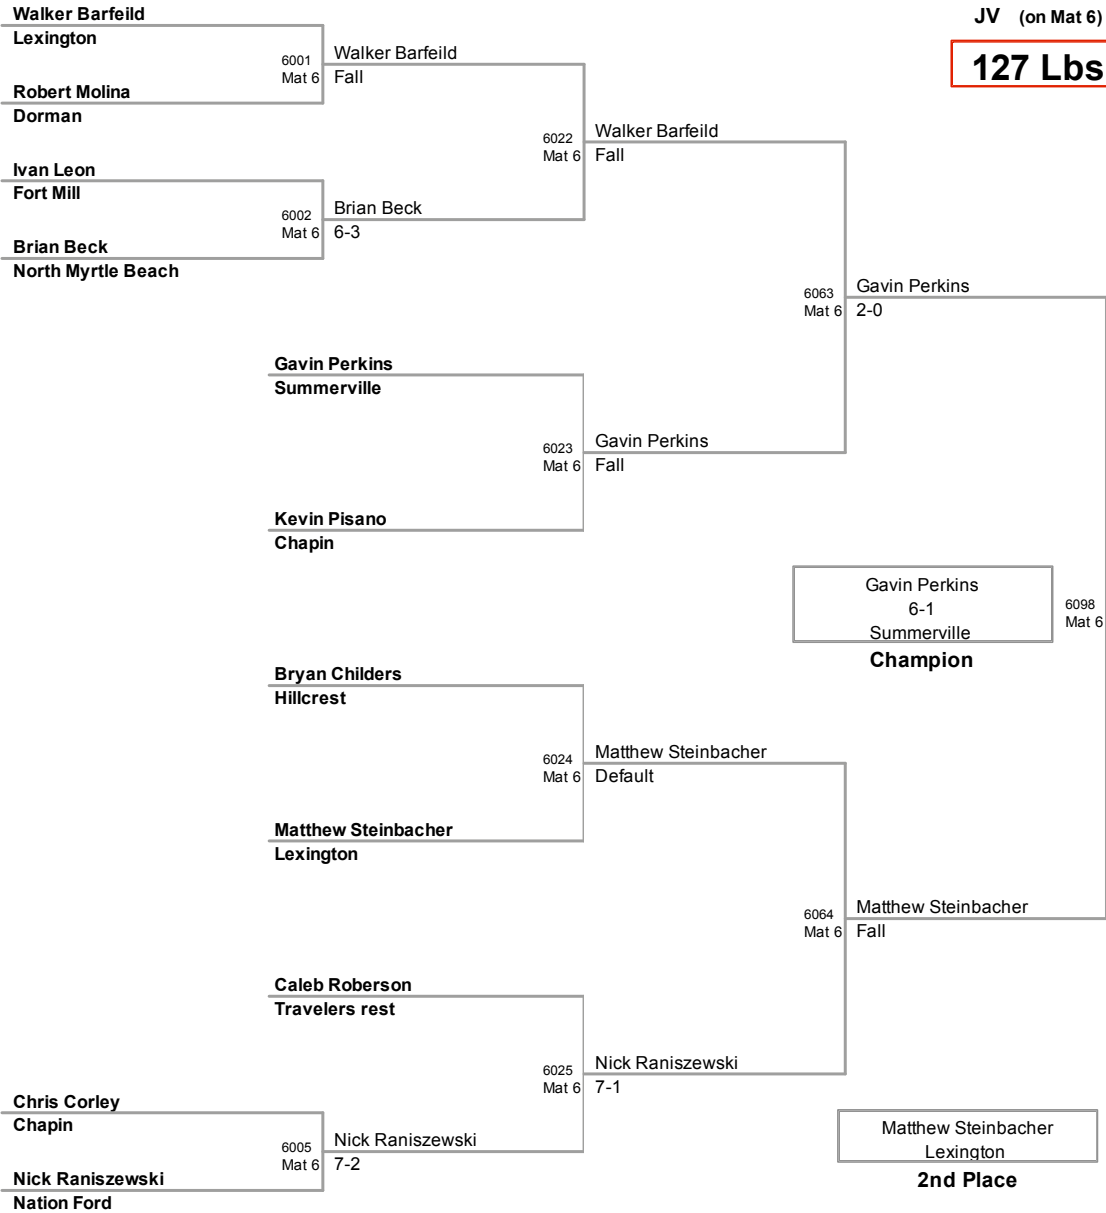

2010 Carolina Invitational
JV (on Mat 6)

127 Lbs