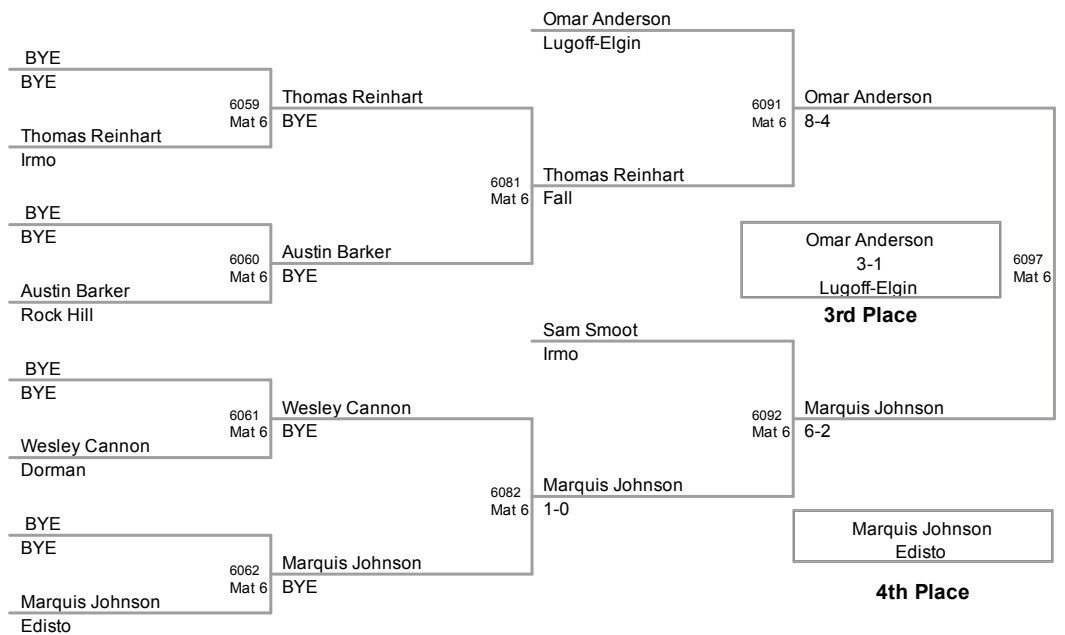

**173 Lbs**

2010 Carolina Invitational  
JV (on Mat 6)

**191 Lbs**

2010 Carolina Invitational  
JV (on Mat 6)

**217 Lbs**

2010 Carolina Invitational  
JV (on Mat 7)

**287 Lbs**