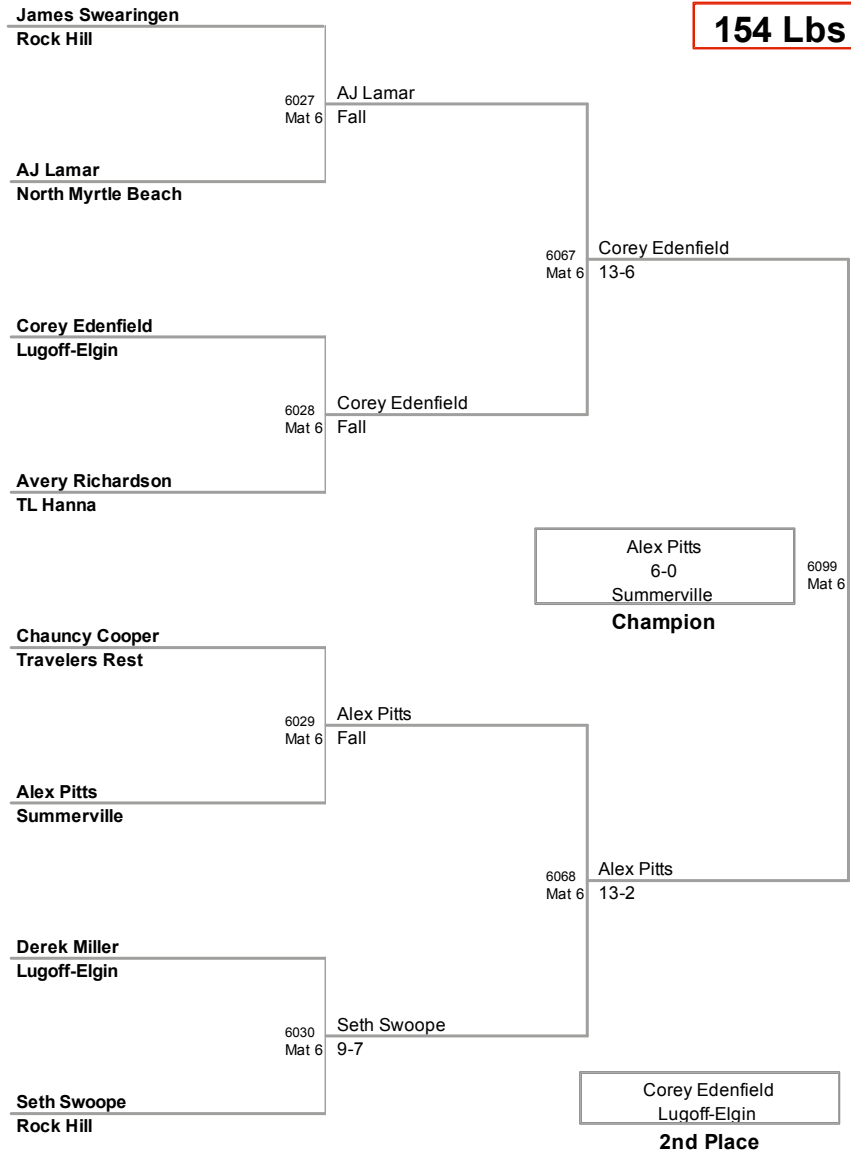

**142 Lbs**

2010 Carolina Invitational  
JV (on Mat 8)

**147 Lbs**

2010 Carolina Invitational  
JV (on Mat 6)

**154 Lbs**

2010 Carolina Invitational  
JV (on Mat 6)

**162 Lbs**

2010 Carolina Invitational  
JV (on Mat 7)