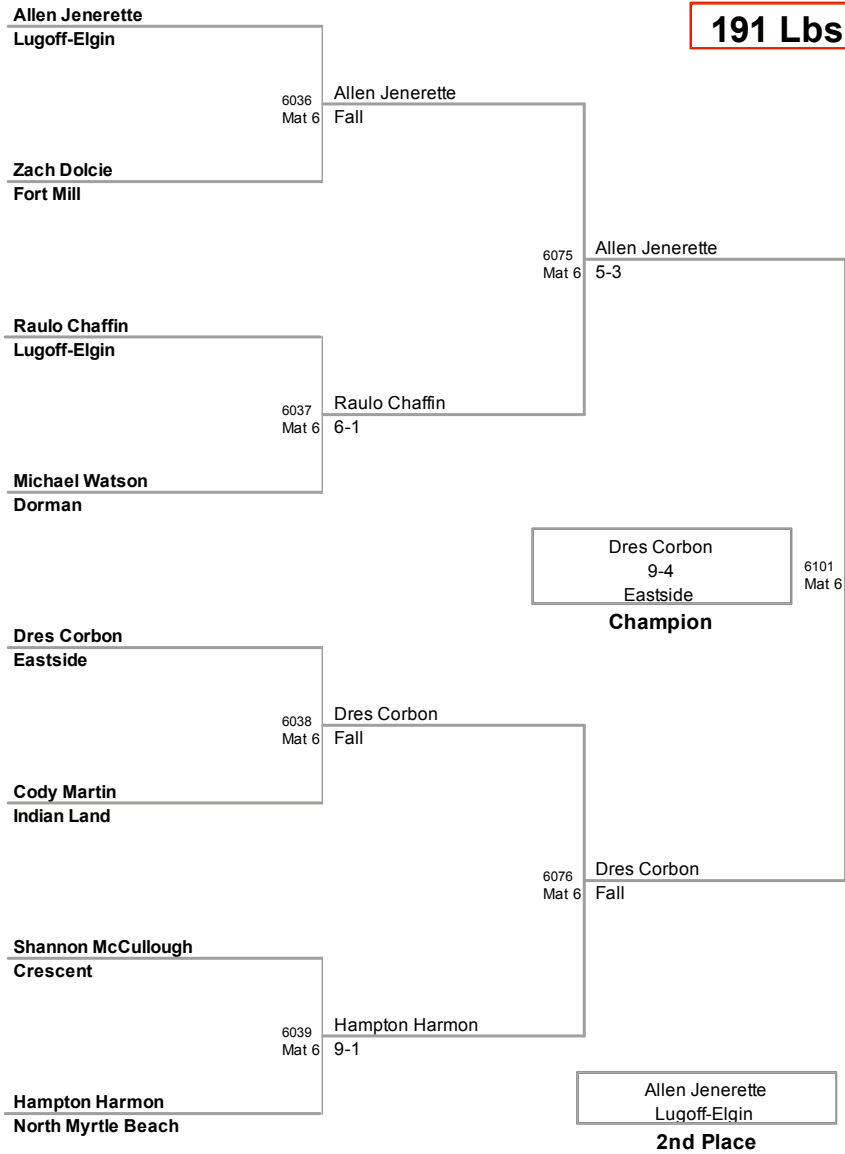

2010 Carolina Invitational
JV (on Mat 6)

191 Lbs