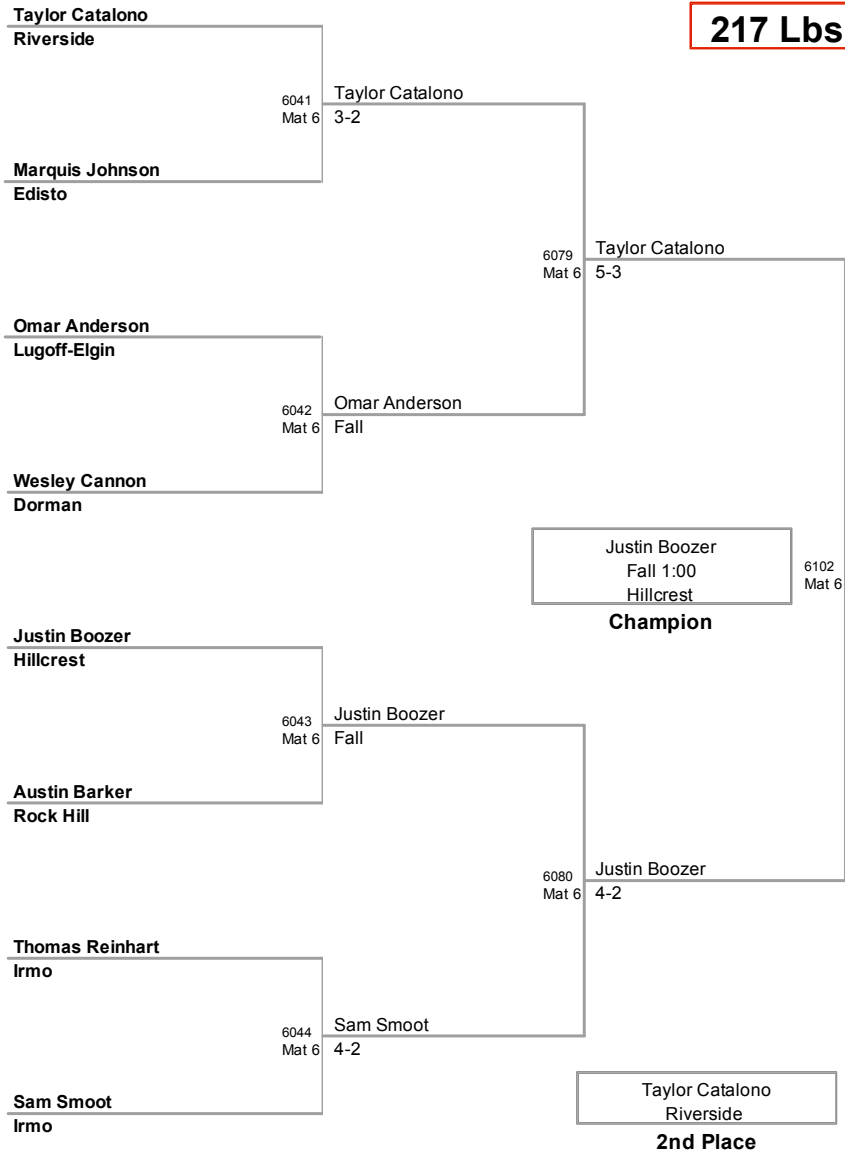

**173 Lbs**

2010 Carolina Invitational  
JV (on Mat 6)

**191 Lbs**

2010 Carolina Invitational  
JV (on Mat 6)

**217 Lbs**

2010 Carolina Invitational  
JV (on Mat 7)

**287 Lbs**