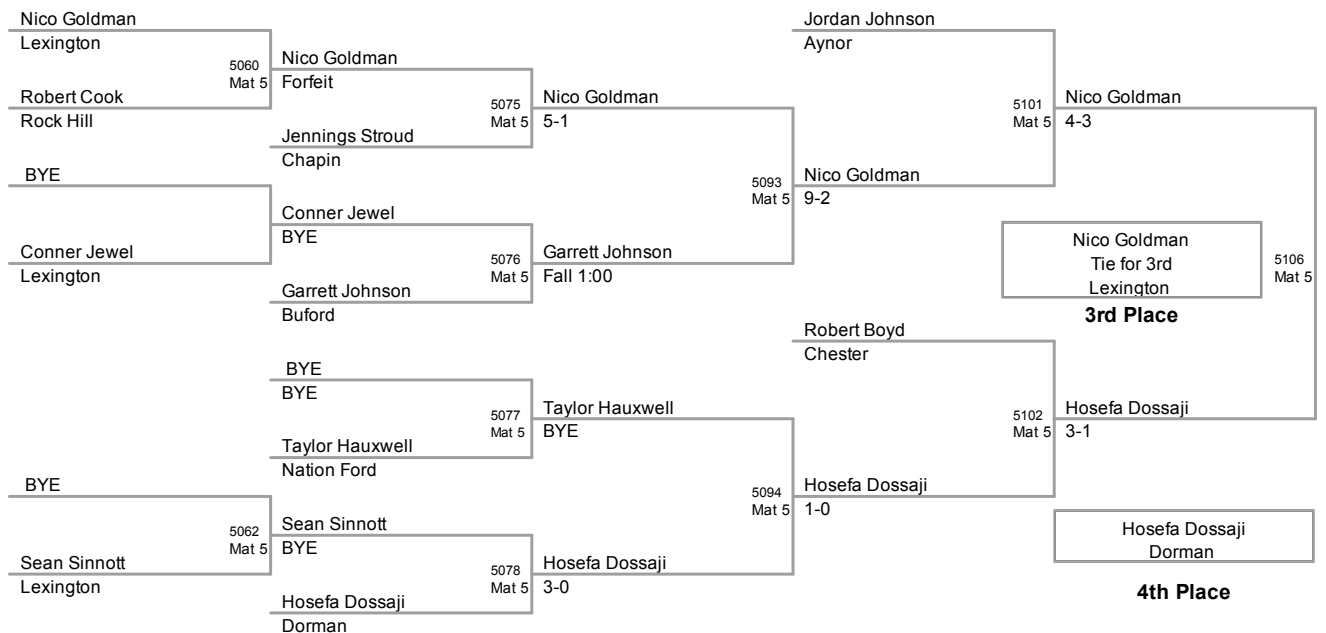

40	2	Sumter	-	-
40	2	Travelers Rest	-	-
42	1	Indian Land	-	-

2010 Carolina Invitational  
JV (on Mat 8)

**105 Lbs**

2010 Carolina Invitational  
JV (on Mat 5)

**114 Lbs**

2010 Carolina Invitational  
JV (on Mat 8)