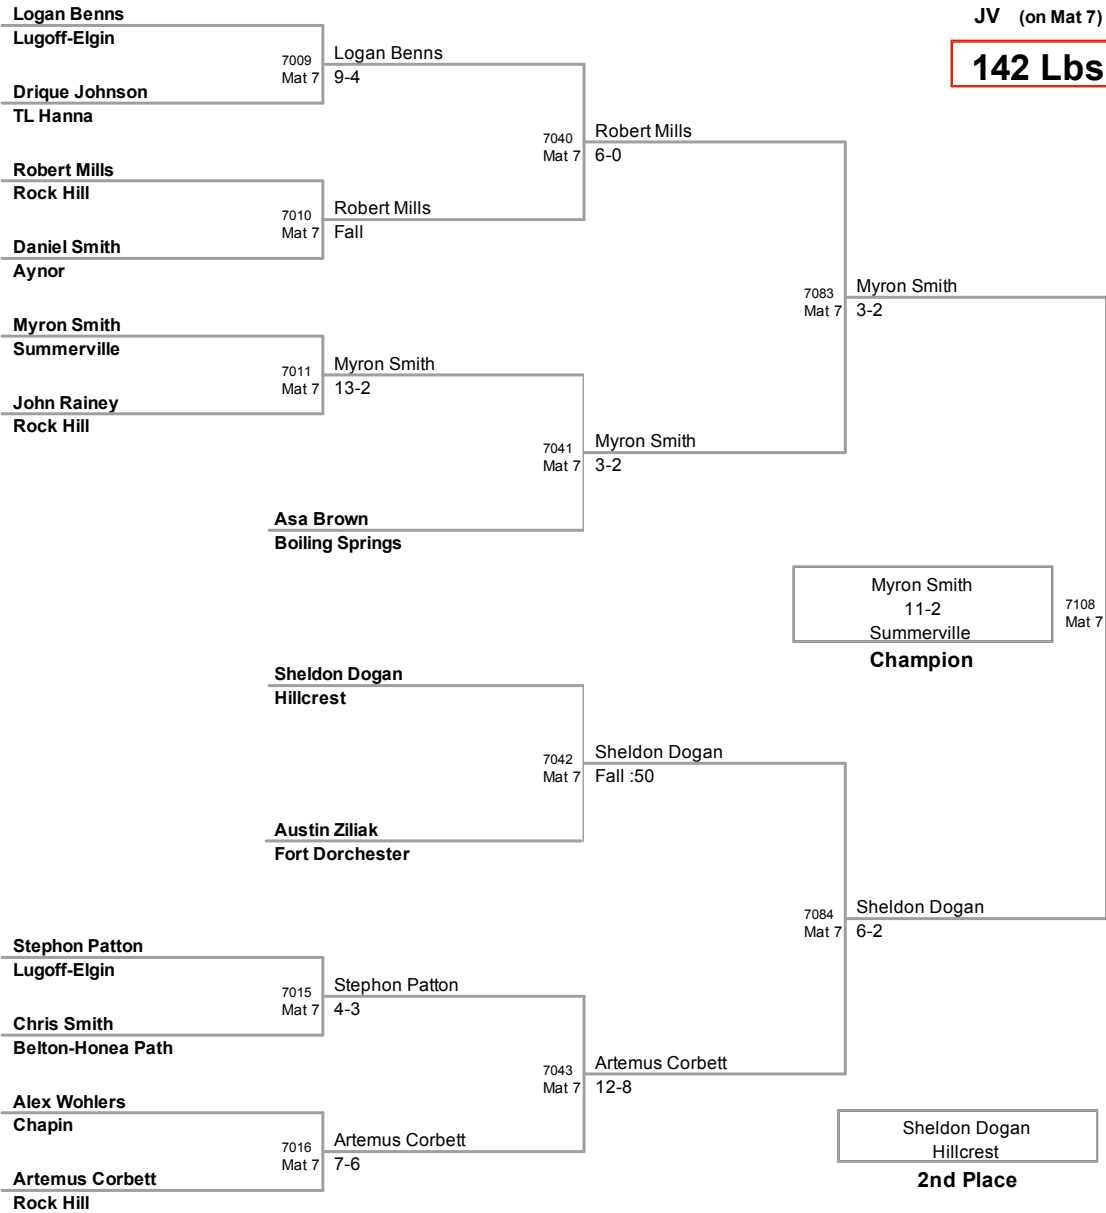

2010 Carolina Invitational
JV (on Mat 7)

142 Lbs