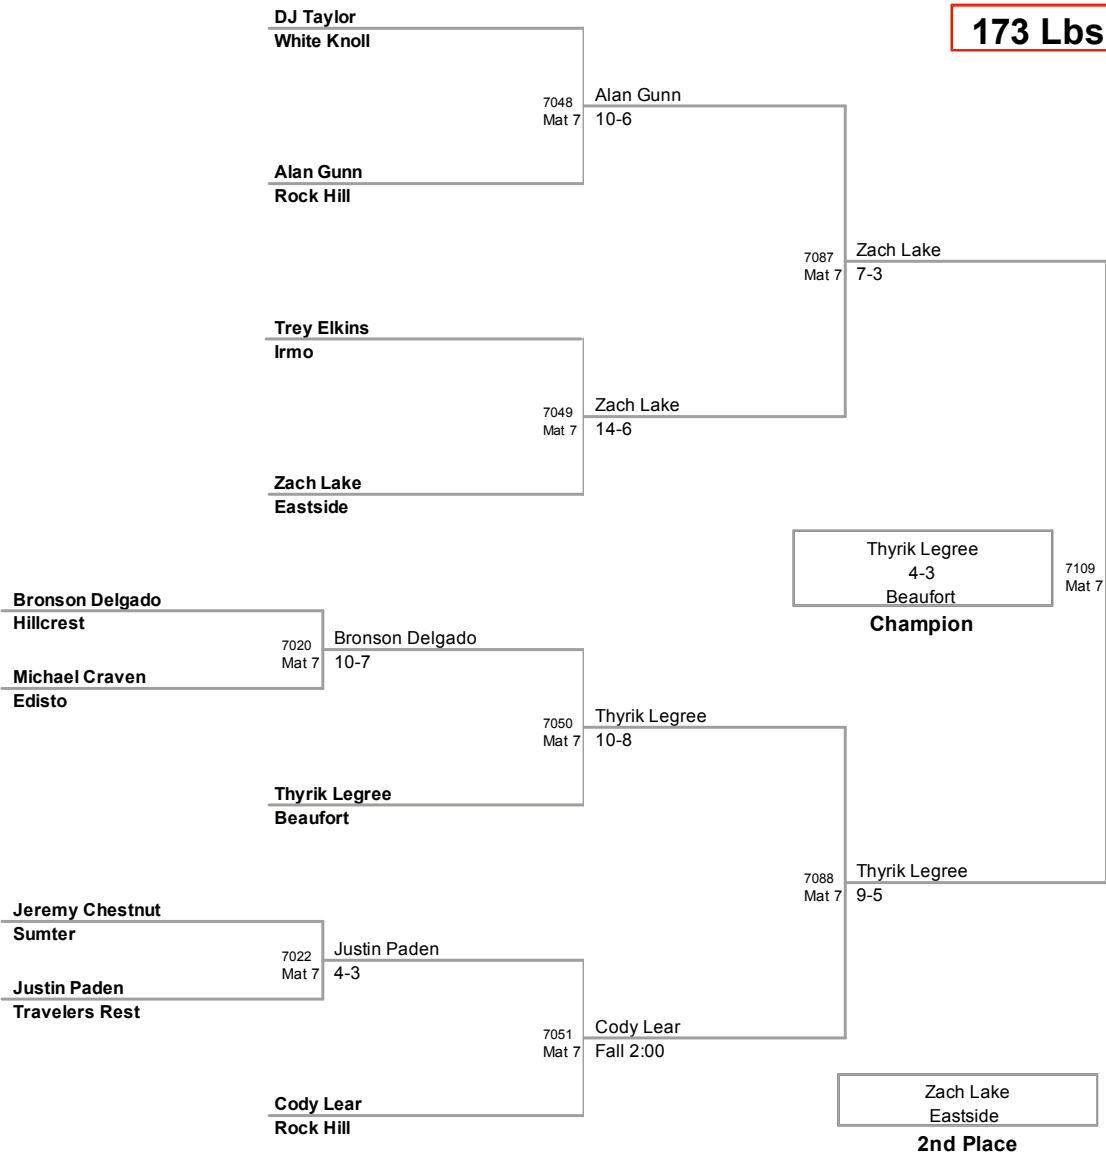

**142 Lbs**

2010 Carolina Invitational  
JV (on Mat 8)

**147 Lbs**

2010 Carolina Invitational  
JV (on Mat 6)

**154 Lbs**

2010 Carolina Invitational  
JV (on Mat 6)

**162 Lbs**

2010 Carolina Invitational  
JV (on Mat 7)

**173 Lbs**

2010 Carolina Invitational  
JV (on Mat 6)

**191 Lbs**

2010 Carolina Invitational  
JV (on Mat 6)

**217 Lbs**

2010 Carolina Invitational  
JV (on Mat 7)

**287 Lbs**