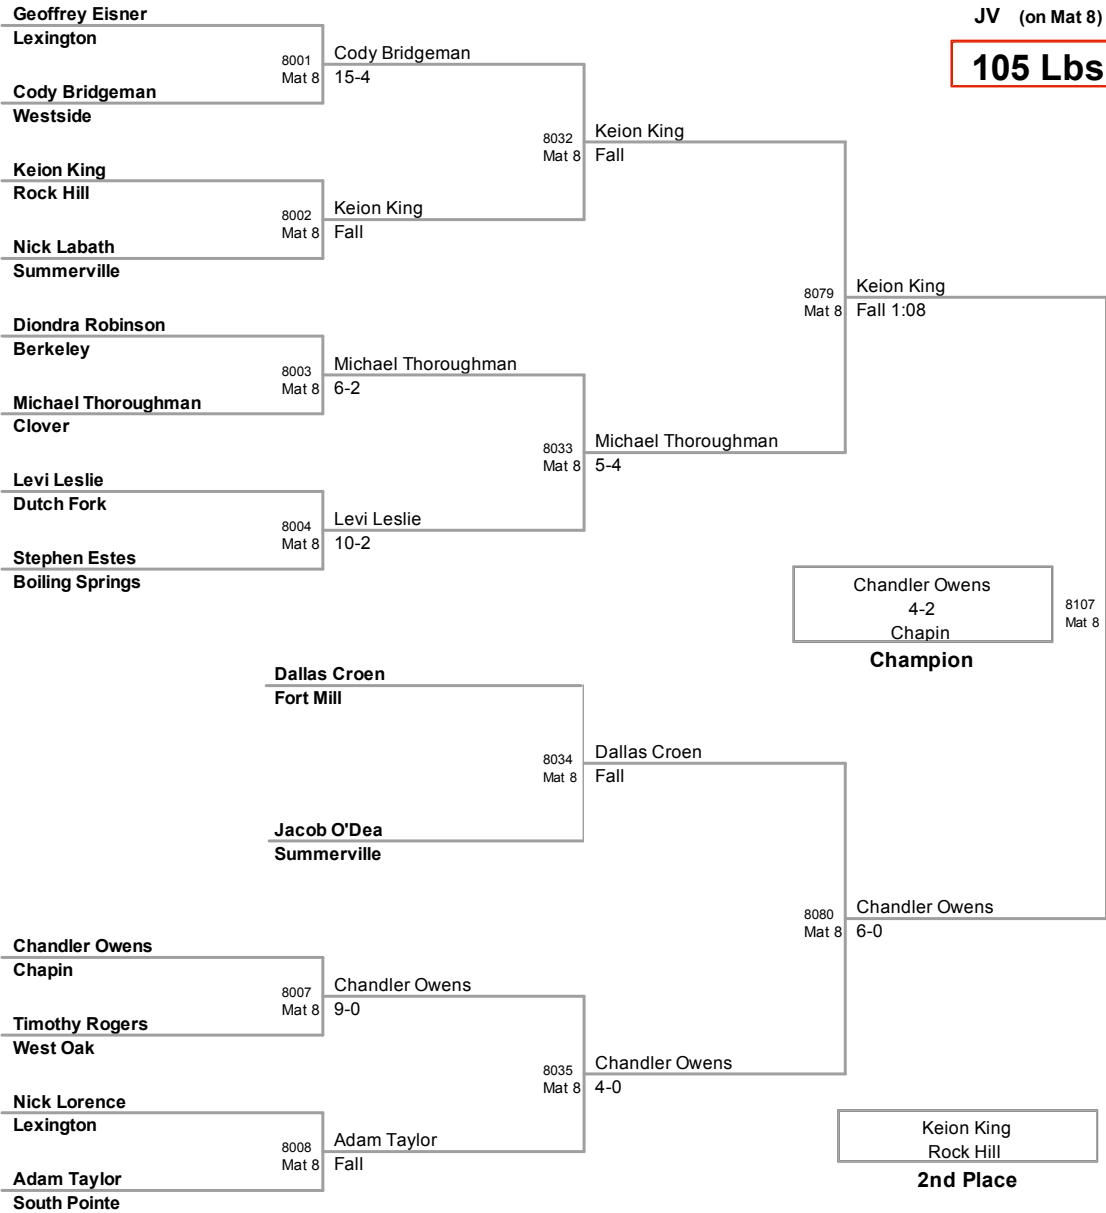

40	2	Sumter	-	-
40	2	Travelers Rest	-	-
42	1	Indian Land	-	-

2010 Carolina Invitational
JV (on Mat 8)

105 Lbs